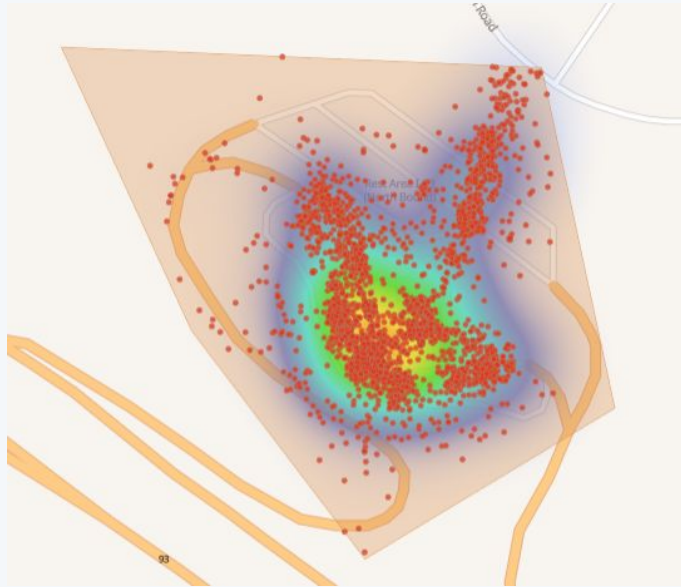

MA Sportsbook Engagement

2022 NFL Opening Weekend: Thur-Sun

- ❑ GeoComply blocked nearly 45,000 geolocation checks from Bay Staters attempting to access legal US sportsbooks. Those attempts were made by approx. 12,000 unique sportsbook usernames.
- ❑ Nearly 40% of the geolocation checks in MA were attempting to access sportsbooks in CT

Unique Locations Indicating Cross Border Play

I-95 NH Welcome Center
Over 2,500 geolocation
checks

Unique Locations Indicating Cross Border Play

I-93 NH Welcome Center
Over 4,300 geolocation
checks