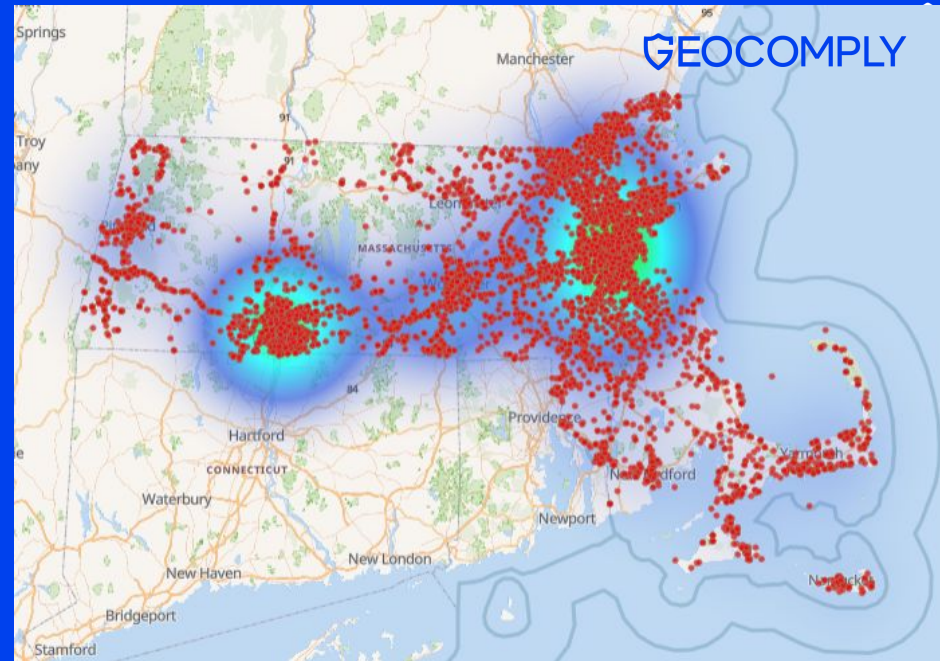

MA Sportsbook Engagement

2022 NFL Opening Weekend: Thur-Sun

- ❑ GeoComply blocked nearly 45,000 geolocation checks from Bay Staters attempting to access legal US sportsbooks. Those attempts were made by approx. 12,000 unique sportsbook usernames.
- ❑ Nearly 40% of the geolocation checks in MA were attempting to access sportsbooks in CT

Unique Locations Indicating Cross Border Play

I-95 NH Welcome Center
Over 2,500 geolocation
checks

Unique Locations Indicating Cross Border Play

I-93 NH Welcome Center
Over 4,300 geolocation
checks